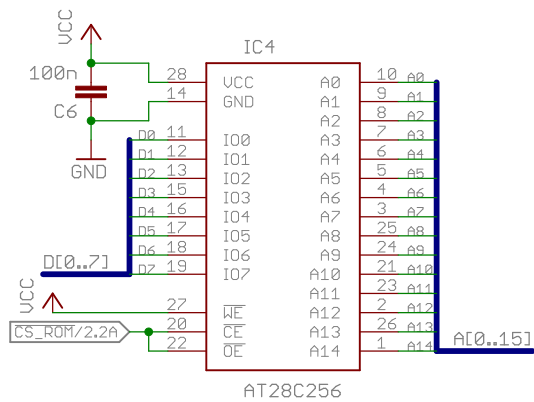

Dirk Grappendorf grappendorf.net CERN Open Hardware License 1.1	
TITLE: homecomputer-6502	
Document Number:	REU: 11
Date: 28.09.14 00:08	Sheet: 1/4

Dirk Grappendorf grappendorf.net CERN Open Hardware License 1.1	
TITLE: homecomputer-6502	
Document Number:	REU: 11
Date: 28.09.14 00:08	Sheet: 2/4