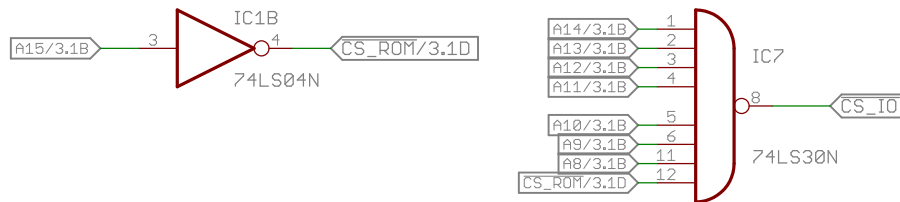

Dirk Grappendorf grappendorf.net CERN Open Hardware License 1.1	
TITLE: homecomputer-6502	
Document Number:	REU: 11
Date: 28.09.14 00:08	Sheet: 1/4

Dirk Grappendorf grappendorf.net CERN Open Hardware License 1.1	
TITLE: homecomputer-6502	
Document Number:	REU: 11
Date: 28.09.14 00:08	Sheet: 2/4