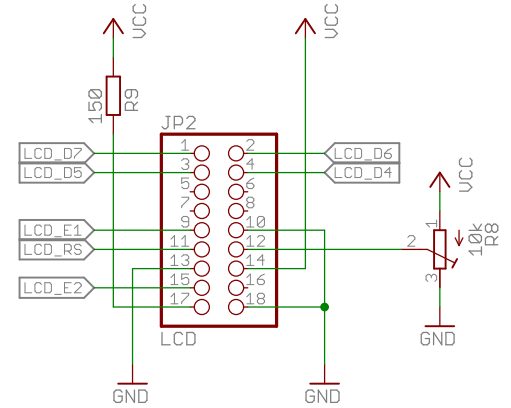

Dirk Grappendorf
grappendorf.net
CERN Open Hardware License 1.1
TITLE: homecomputer-6502
Document Number: _____ REU: 11
Date: 28.09.14 00:08 Sheet: 4/4