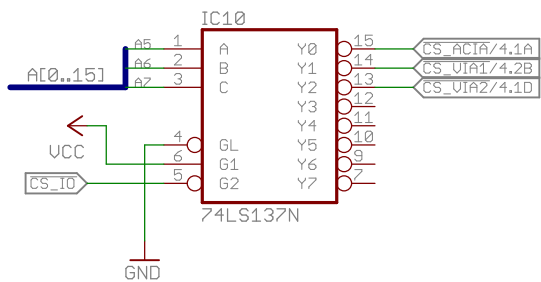

Dirk Grappendorf grappendorf.net CERN Open Hardware License 1.1	
TITLE: homecomputer-6502	
Document Number:	REU: 11
Date: 28.09.14 00:08	Sheet: 1/4

Dirk Grappendorf grappendorf.net CERN Open Hardware License 1.1	
TITLE: homecomputer-6502	
Document Number:	REU: 11
Date: 28.09.14 00:08	Sheet: 2/4