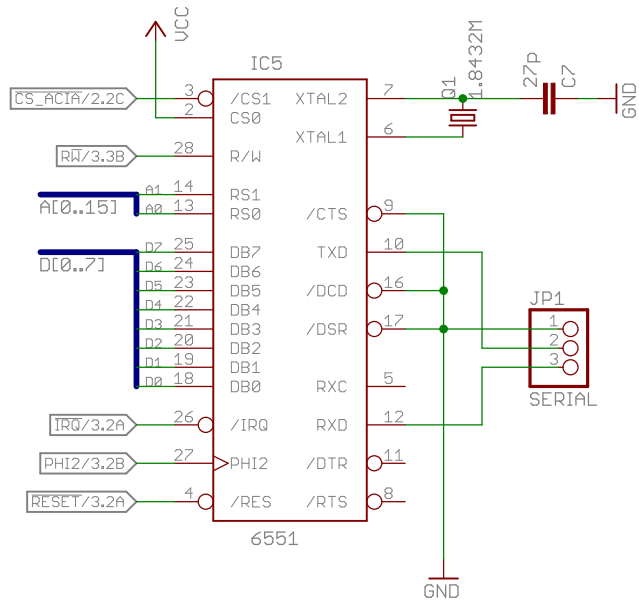

Dirk Grappendorf
grappendorf.net
CERN Open Hardware License 1.1
TITLE: homecomputer-6502
Document Number: _____ REU: 11
Date: 28.09.14 00:08 Sheet: 4/4