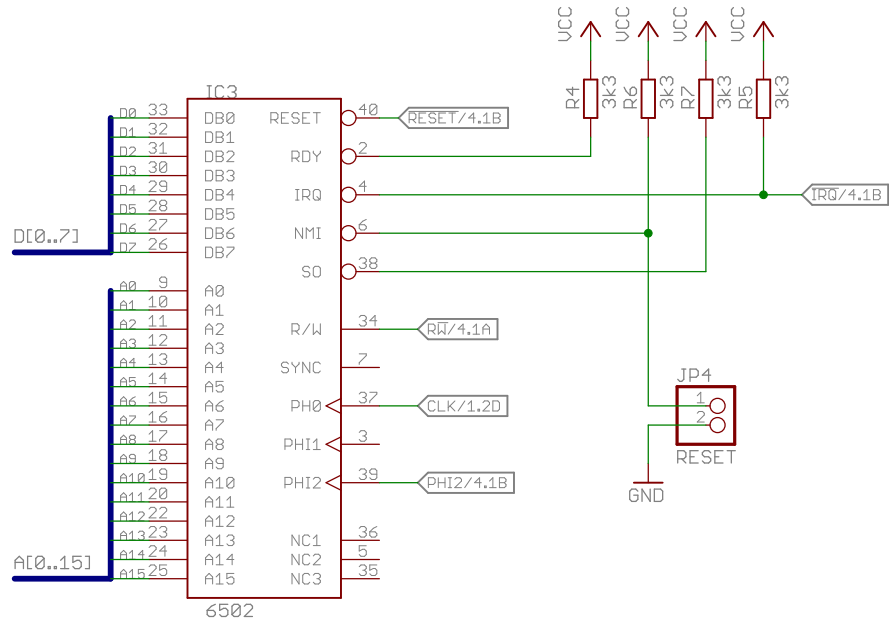

Dirk Grappendorf grappendorf.net CERN Open Hardware License 1.1	
TITLE: homecomputer-6502	
Document Number:	REU: 11
Date: 28.09.14 00:08	Sheet: 1/4

Dirk Grappendorf grappendorf.net CERN Open Hardware License 1.1	
TITLE: homecomputer-6502	
Document Number:	REU: 11
Date: 28.09.14 00:08	Sheet: 2/4