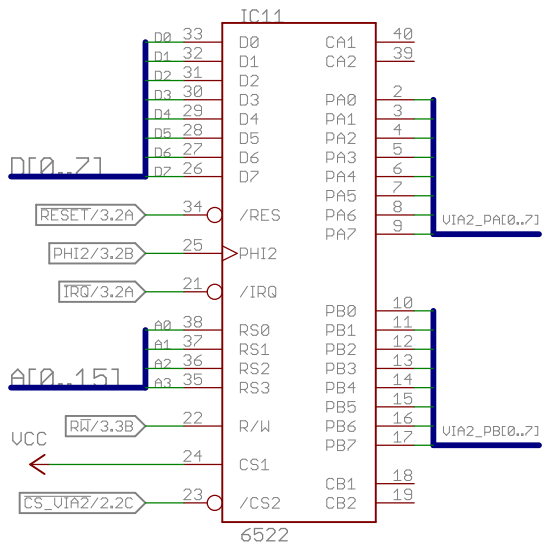

Dirk Grappendorf
grappendorf.net
CERN Open Hardware License 1.1
TITLE: homecomputer-6502
Document Number: _____ REU: 11
Date: 28.09.14 00:08 Sheet: 4/4