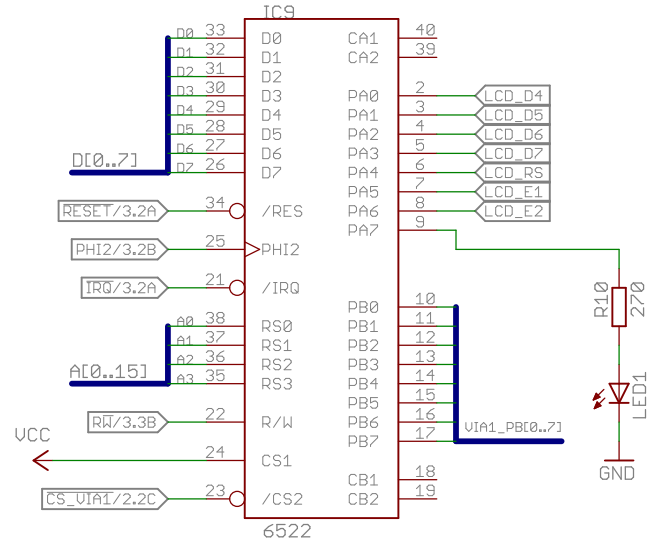

Dirk Grappendorf
grappendorf.net
CERN Open Hardware License 1.1
TITLE: homecomputer-6502
Document Number: _____ REU: 11
Date: 28.09.14 00:08 Sheet: 4/4