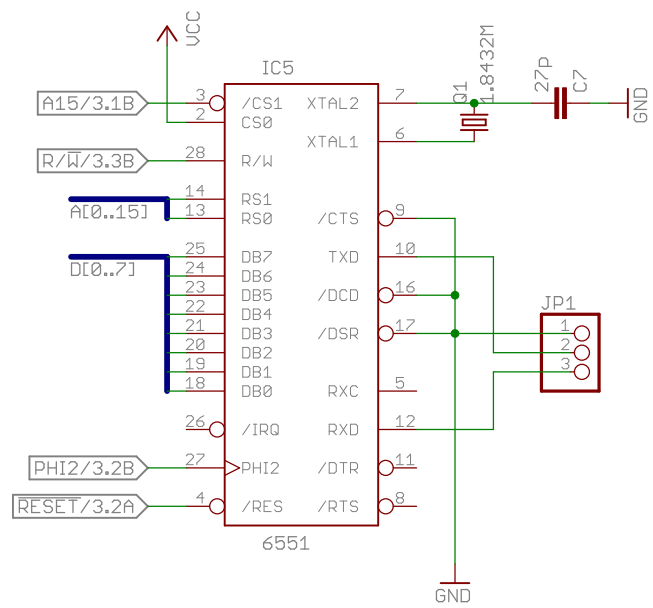

Dirk Grappendorf
 grappendorf.net
 CERN Open Hardware License 1.1

TITLE: homecomputer-6502

Document Number:

REU:
8

Date: 27.09.14 23:52

Sheet: 3/4

Dirk Grappendorf grappendorf.net CERN Open Hardware License 1.1	
TITLE: homecomputer-6502	
Document Number:	REV: 8
Date: 27.09.14 23:52	Sheet: 4/4