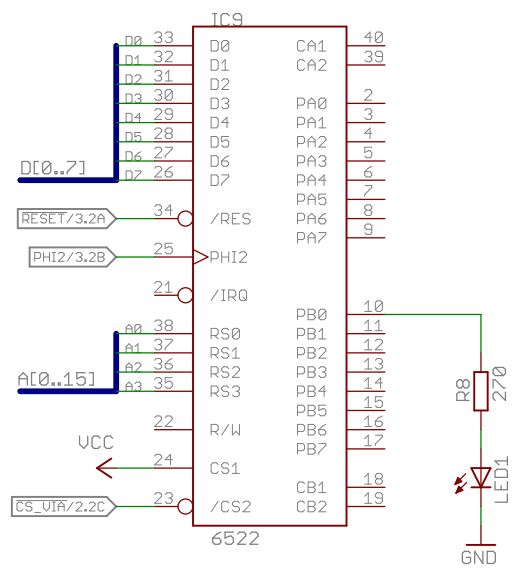

Dirk Grappendorf
 grappendorf.net
 CERN Open Hardware License 1.1

TITLE: homecomputer-6502

Document Number:

REU:
8

Date: 27.09.14 23:52

Sheet: 3/4

Dirk Grappendorf grappendorf.net CERN Open Hardware License 1.1	
TITLE: homecomputer-6502	
Document Number:	REV: 8
Date: 27.09.14 23:52	Sheet: 4/4