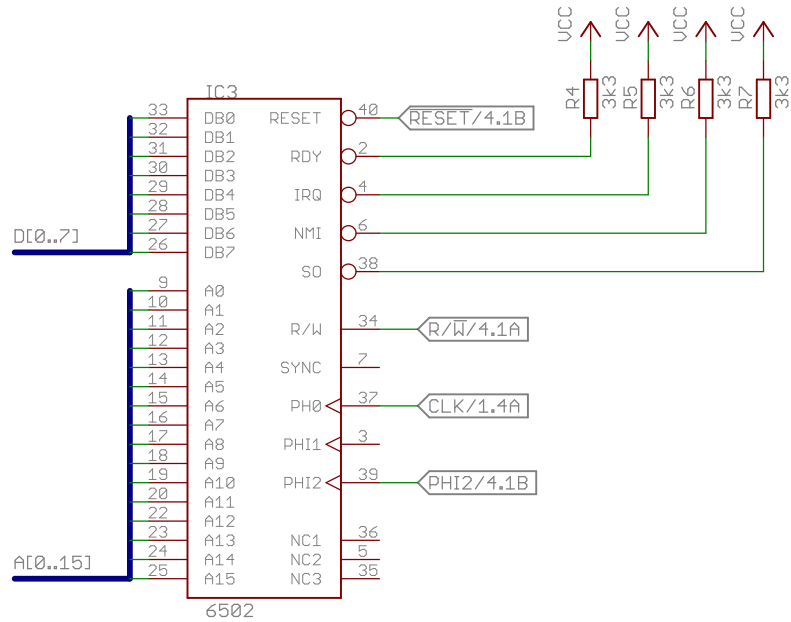

Dirk Grappendorf
grappendorf.net
CERN Open Hardware License 1.1

TITLE: homecomputer-6502

Document Number:

REU:
8

Date: 27.09.14 23:52

Sheet: 1/4

Dirk Grappendorf grappendorf.net CERN Open Hardware License 1.1	
TITLE: homecomputer-6502	
Document Number:	REU: 8
Date: 27.09.14 23:52	Sheet: 2/4