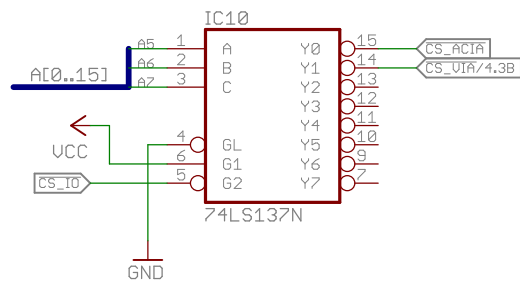

Dirk Grappendorf
grappendorf.net
CERN Open Hardware License 1.1

TITLE: homecomputer-6502

Document Number:

REU:
8

Date: 27.09.14 23:52

Sheet: 1/4

Dirk Grappendorf grappendorf.net CERN Open Hardware License 1.1	
TITLE: homecomputer-6502	
Document Number:	REU: 8
Date: 27.09.14 23:52	Sheet: 2/4