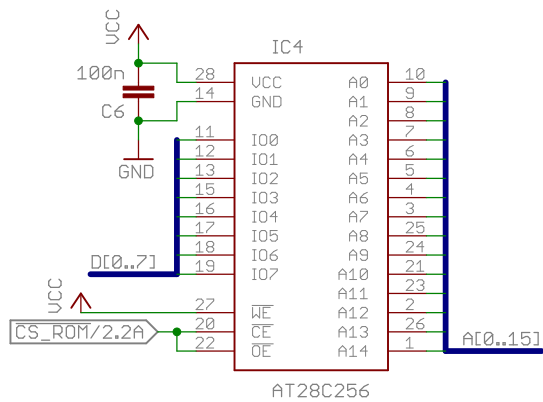

Dirk Grappendorf
grappendorf.net
CERN Open Hardware License 1.1

TITLE: homecomputer-6502

Document Number:

REU:
8

Date: 27.09.14 23:52

Sheet: 1/4

Dirk Grappendorf grappendorf.net CERN Open Hardware License 1.1	
TITLE: homecomputer-6502	
Document Number:	REU: 8
Date: 27.09.14 23:52	Sheet: 2/4